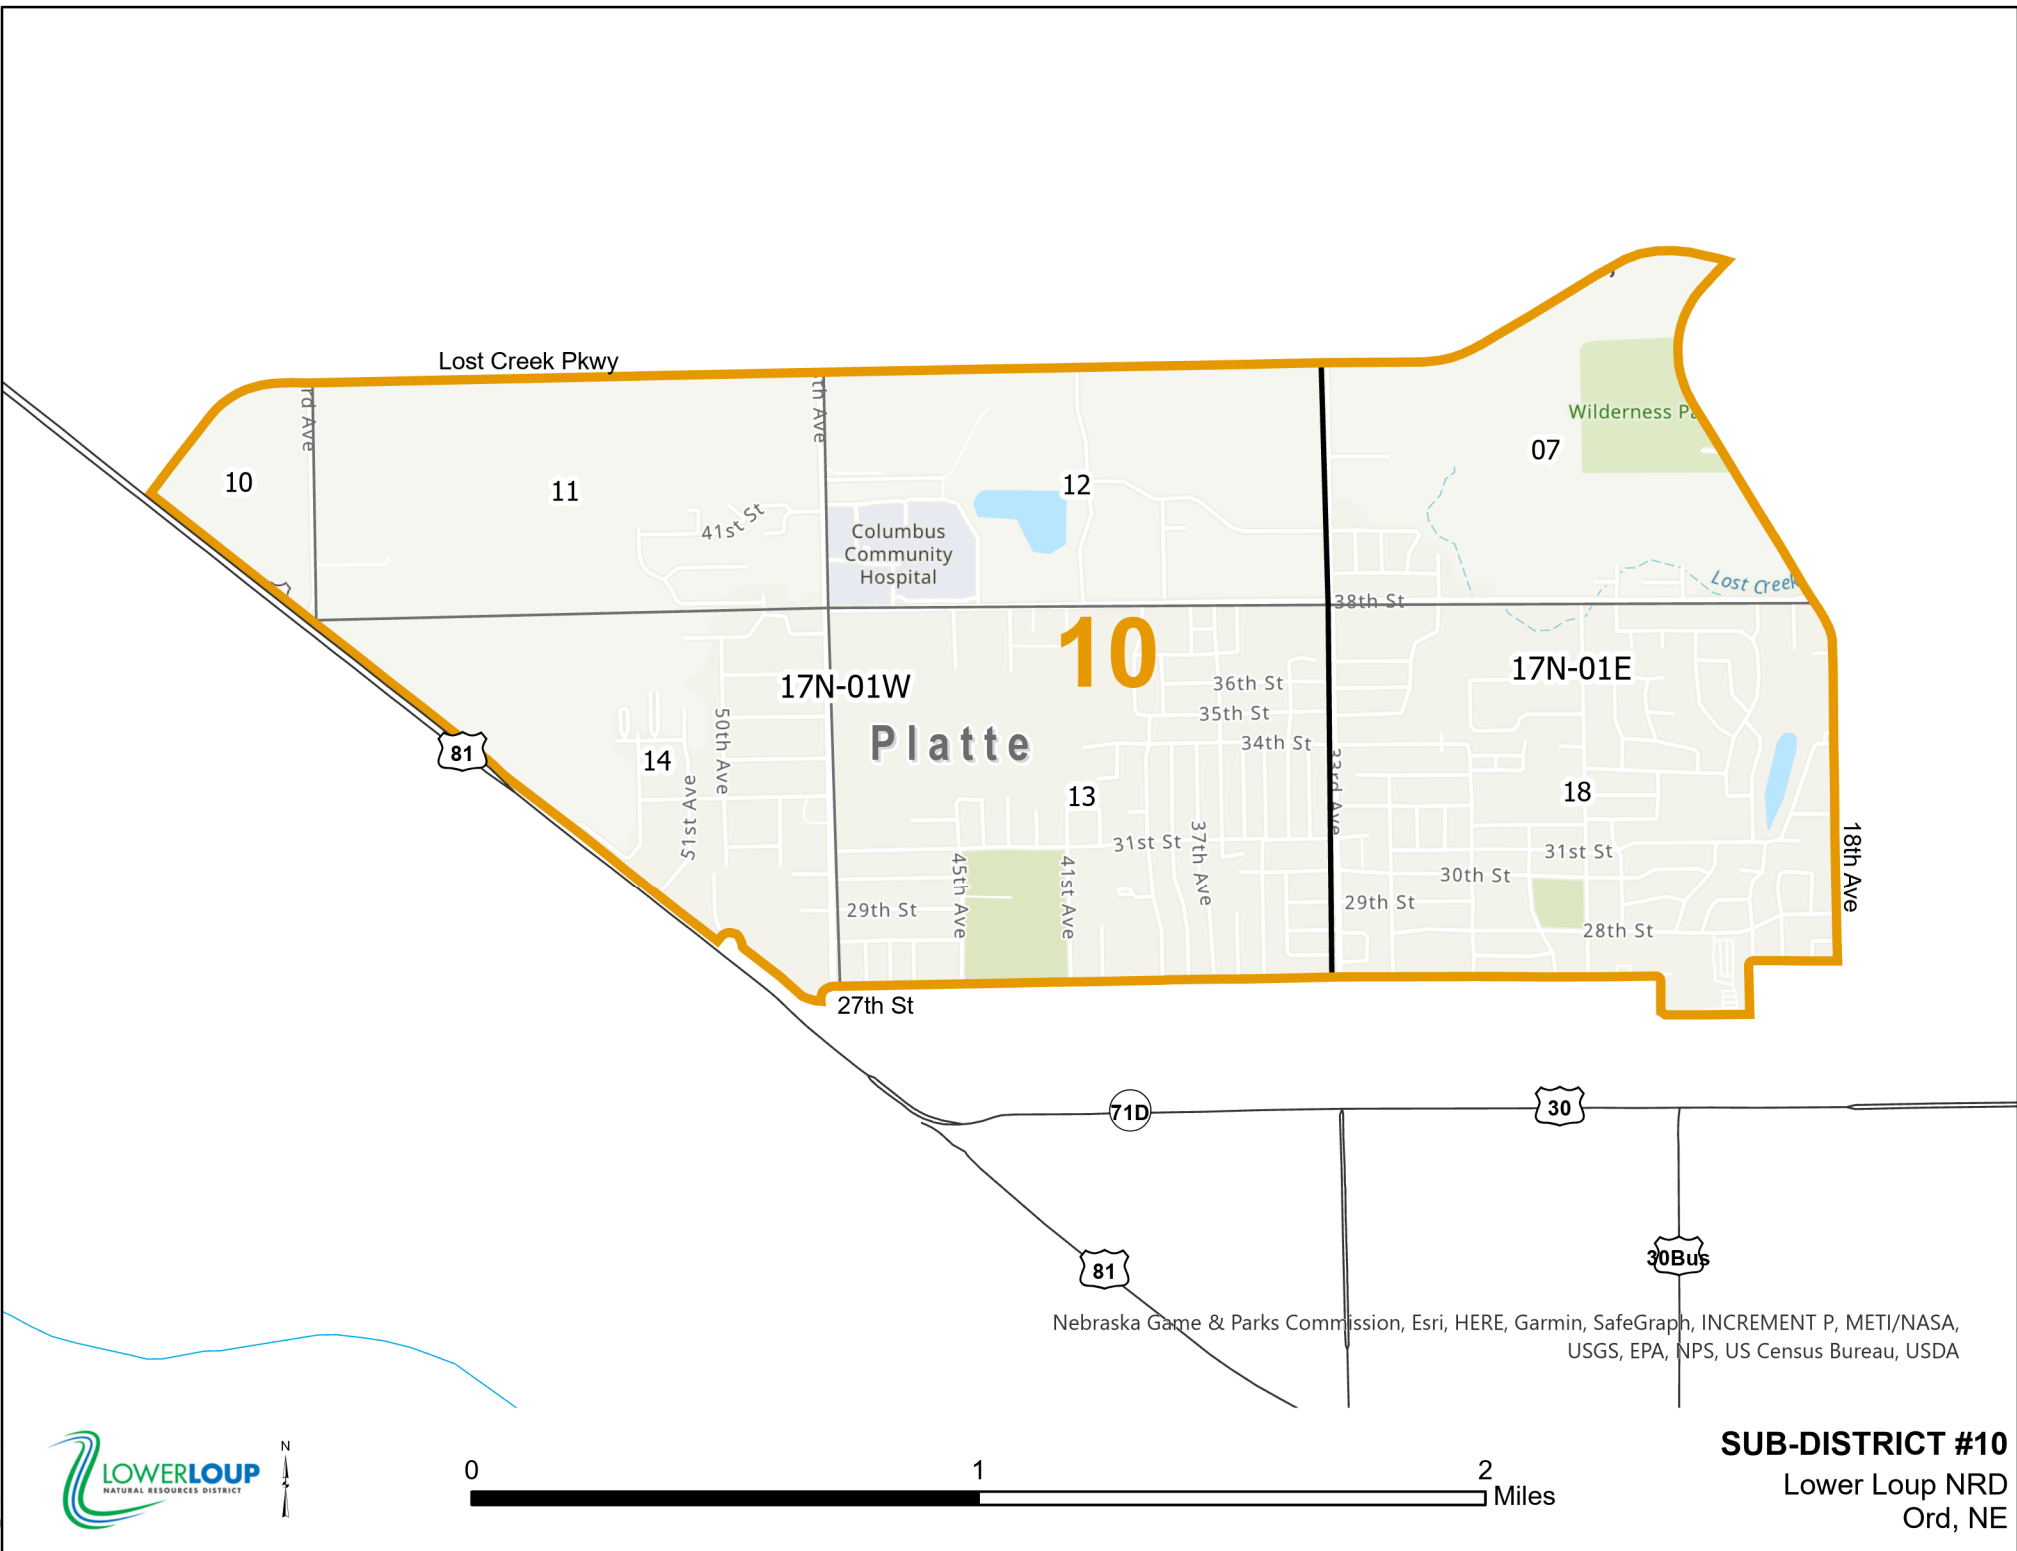

GIS Projects\Geopolitical\LLNRD\SubDistrict\dated Nov 2021

Nebraska Game & Parks Commission, Esri, HERE, Garmin, SafeGraph, INCREMENT P, METI/NASA, USGS, EPA, NPS, US Census Bureau, USDA

SUB-DISTRICT #10
Lower Loup NRD
Ord, NE